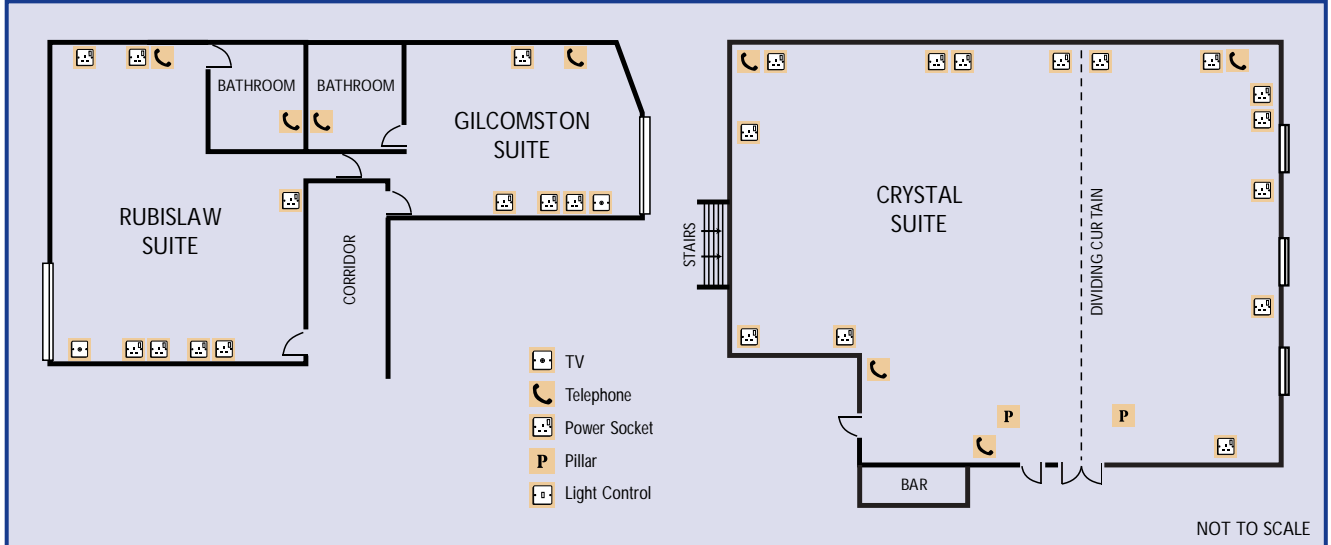

Maximum Room Capacities

Room	Theatre Style	Class room Style	Cabaret Style	Boardroom Style	Dinner Dance	Banquet Style	Reception Style
Crystal Suite	200	100	120	70	180	200	240
Half Crystal Suite	80	40	50	30	-	70	100
Rubislaw	30	15	-	16	-	16	40
Gilcomston	20	-	-	12	-	-	30