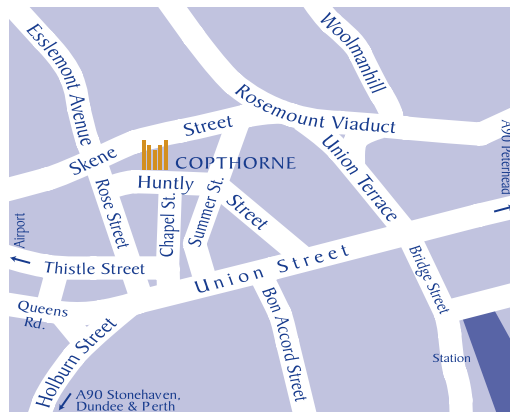

Address

122 Huntly Street
Aberdeen AB10 1SU
Telephone: [44] (0)1224 630404
Facsimile: [44] (0)1224 640573
GDS Chain Code: MU
Email: reservations.aberdeen@mill-cop.com
Website: www.millenniumhotels.com

Location

Centrally located in the quiet West end of the City Centre within easy reach of the diverse choice of shops and restaurants

From	Time	By
Aberdeen International Airport	20 mins	Car
Intercity Railway Station	10 mins	Walk

Places of Interest

- Aberdeen Exhibition & Conference Centre
- Union Street
- Whisky Trail
- Castle Trail
- Shopping and nightclubs
- His Majestys Theatre
- Duthie Park Winter Gardens
- Harbour area
- Maritime Museum
- Art Gallery
- Aberdeen beach and Codonas Amusement Park
- Storybook Glen
- Royal Deeside and Balmoral

Directions to the Hotel

From South A90

- Take 2nd exit at 1st roundabout when A90 reaches Aberdeen; at next roundabout take 3rd exit into Holburn Street
- Turn right at mini roundabout; at next roundabout turn left, go through 2 sets of traffic lights, keeping in the left hand lane
- Take 1st left into Rose Street and 2nd right into Huntly Street, hotel is on the left