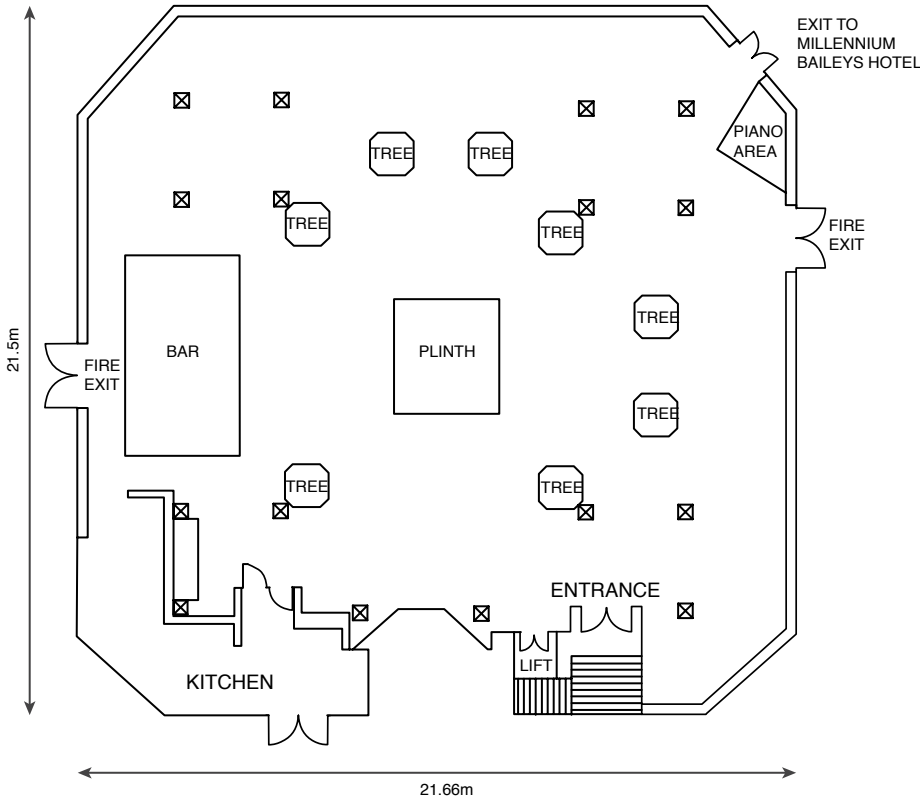

# CONSERVATORY

The Conservatory is a truly stunning glass room at the vibrant heart of the Millennium Conference Centre. Striking and stylish, elegant and ornate; just a glance at the Conservatory makes a big impression. The beauty of this magnificent glass structure is enhanced still by its splendidly up-lit palm trees that create a new definition of chic.

## Floor plan

## Dimensions

21.66 x 21.5m / 71'06" x 70'54"