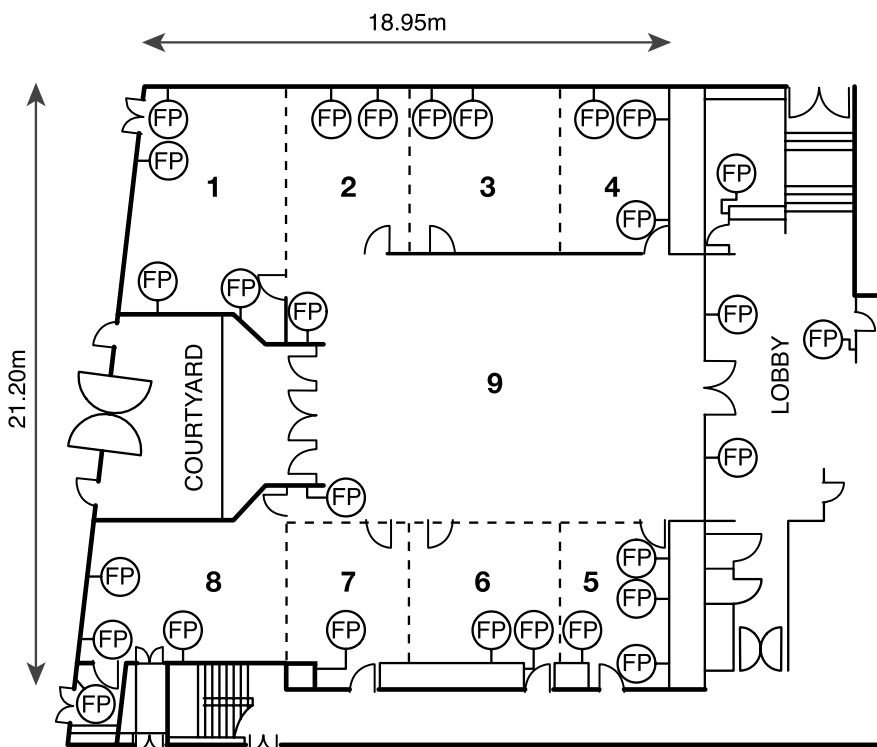

# SENTOSA SUITE

Where one room can become nine, nine rooms can become four or two or any number of useful configurations between. When the room is subdivided, each unit is totally self-contained and effectively sound proofed up to 65 decibels. Syndicate and breakout meetings of almost any combination of number and capacity can be accommodated with this build-to-order arrangement.

## Floor plan

## Dimensions

18.95 X 21.20m / 62'17" x 69'55"

## Door width

2.0m / 6'7"